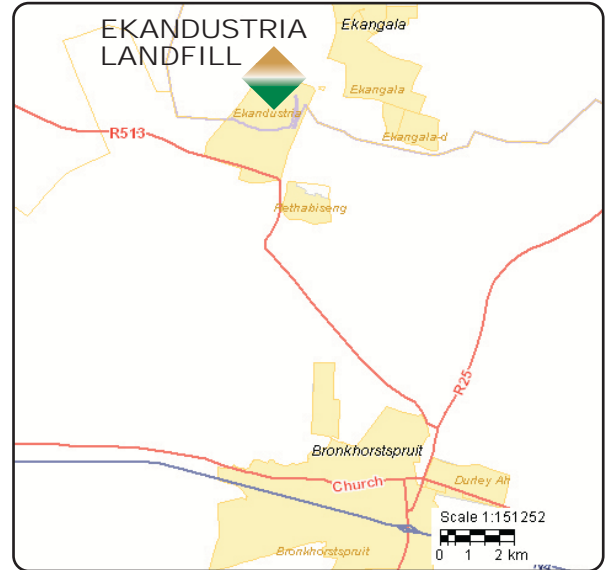

Enviro-Fill waste facility data sheet

EKANDUSTRIA LANDFILL

Ekandustria Industrial Estate, Bronkhorstspruit
Mpumalanga Province

Site Supervisor: +27 082 822 2907

Permit Holder - MEEC
Classification - G:C:B-
No Weighbridge Available

Operating Times
Monday-Friday: 07h00-17h00
Saturdays: 07h00-13h00
Closed Sundays and Christmas Day

Waste Acceptance
General Waste
Domestic Household Waste
Green Garden Waste
Clean Builders Rubble
Dry Non Hazardous Industrial Waste

Disposal Rates

.....FREE

Enviro-Fill (Pty) Ltd.
Tel: +27 (0)11 396 4601
Fax: +27 (0)11 396 1003
Email: sales@enviro-fill.co.za
www.enviro-fill.co.za