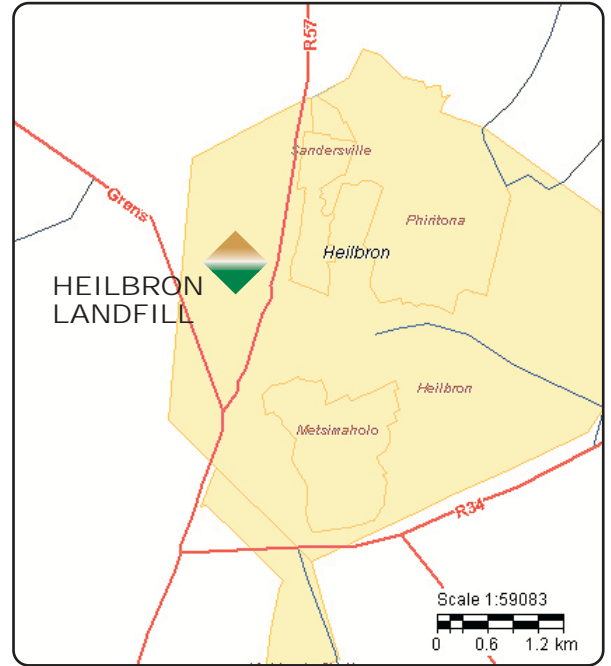

Enviro-Fill waste facility data sheet

HEILBRON LANDFILL SITE

Liebergstrek, Parys 9585
Free State Province

Office Tel: +27 058 852 2014
Site Supervisor: 082 906 1582

Permit Holder - Ngwathe Municipality

Classification - G:M:B-

No Weighbridge Available

Operating Times

Monday-Friday: 08h00-17h00

Saturday, Sundays and Public Holidays: 08h00-17h00

Waste Acceptance

General Waste

Disposal Rates

.....FREE

Enviro-Fill (Pty) Ltd.

Tel: +27 (0)11 396 4601

Fax: +27 (0)11 396 1003

Email: sales@enviro-fill.co.za

www.enviro-fill.co.za