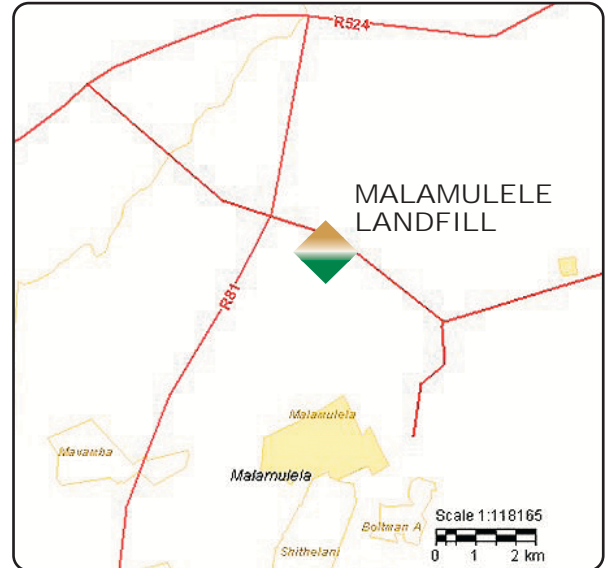

Enviro-Fill waste facility data sheet

MALAMULELE LANDFILL

Xigalo Village, Malamulele
Limpopo Province

Site Supervisor: +27 083 256 6647

Permit Holder - Thulamela Municipality

Classification - G:S:B-

No Weighbridge Available

Operating Times

Monday-Sunday: 07h00-17h00

Weekend and Public Holidays: 07h00-17h00

Closed Christmas Day

Waste Acceptance

General Waste

Domestic Household Waste

Light Industrial waste