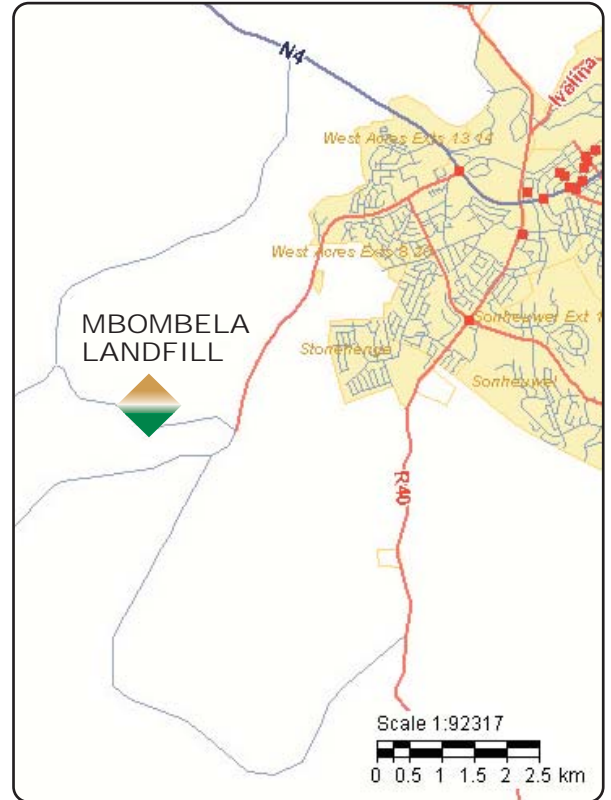

Enviro-Fill waste facility data sheet

MBOMBELA LANDFILL

Portion 3, Woodhouse Farm 309, Nelspruit
Mpumalanga Province

Office Tel: +27 013 759 2145

Site Supervisor: +27 082 803 1611

Permit Holder - Mbombela Municipality

Classification - G:M:B+

No Weighbridge Available

Operating Times

Monday-Sunday: 07h30-17h00. Closed Christmas Day

Waste Acceptance

General Waste

Domestic Household Waste

Green Garden Waste

Clean Builders Rubble

Dry Non Hazardous Industrial Waste

Disposal Rates

.....FREE

Enviro-Fill (Pty) Ltd.

Tel: +27 (0)11 396 4601

Fax: +27 (0)11 396 1003

Email: sales@enviro-fill.co.za

www.enviro-fill.co.za