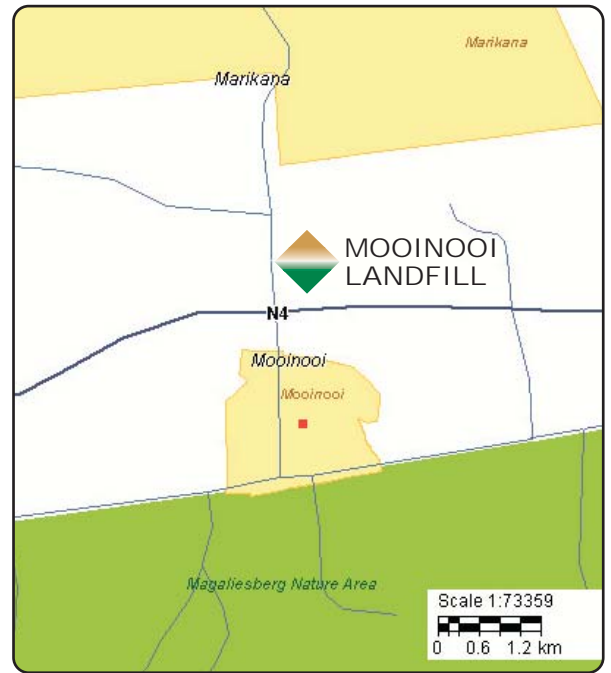

Enviro-Fill waste facility data sheet

MOOINOOI LANDFILL

Lonrho Street, Mooinooi, Northwest Province

Office Tel: +27 014 751 2000

Site Supervisor: +27 082 822 2561

Permit Holder - Lonmin Platinum

Classification - G:S:B- Communal

Weighbridge Available

Operating Times

Monday-Sunday: 07h00-17h00. Closed Christmas Day

Waste Acceptance

General Waste

Domestic Household Waste

Green Garden Waste

Clean Builders Rubble

Dry Non Hazardous Industrial Waste

Disposal Rates

.....FREE

Enviro-Fill (Pty) Ltd.

Tel: +27 (0)11 396 4601

Fax: +27 (0)11 396 1003

Email: sales@enviro-fill.co.za

www.enviro-fill.co.za

Facility managed by

A member of the Enviro-Fill Group of Companies