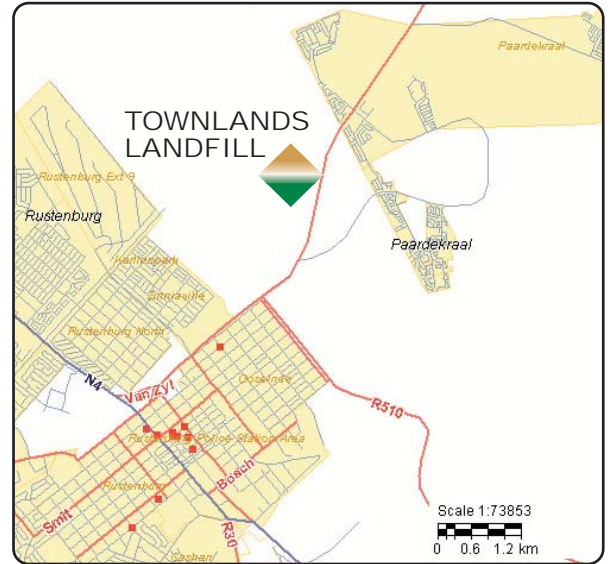

Enviro-Fill waste facility data sheet

TOWNLANDS LANDFILL

Portion 1, Townlands Farm 272 JQ, Rustenburg
Northwest Province

Office Tel: +27 014 590 3107

Site Supervisor: +27 083 642 2652

Permit Holder - Rustenburg Local Municipality

Classification - G:M:B-

No Weighbridge Available

Operating Times

Monday-Sunday: 07h00-17h00. Closed Christmas Day

Waste Acceptance

General Waste

Domestic Household Waste

Green Garden Waste

Clean Builders Rubble

Dry Non Hazardous Industrial Waste

Disposal Rates

.....FREE

Enviro-Fill (Pty) Ltd.

Tel: +27 (0)11 396 4601

Fax: +27 (0)11 396 1003

Email: sales@enviro-fill.co.za

www.enviro-fill.co.za

Facility managed by

Platinum Waste Resources (Pty) Ltd

A member of the Enviro-Fill Group of Companies